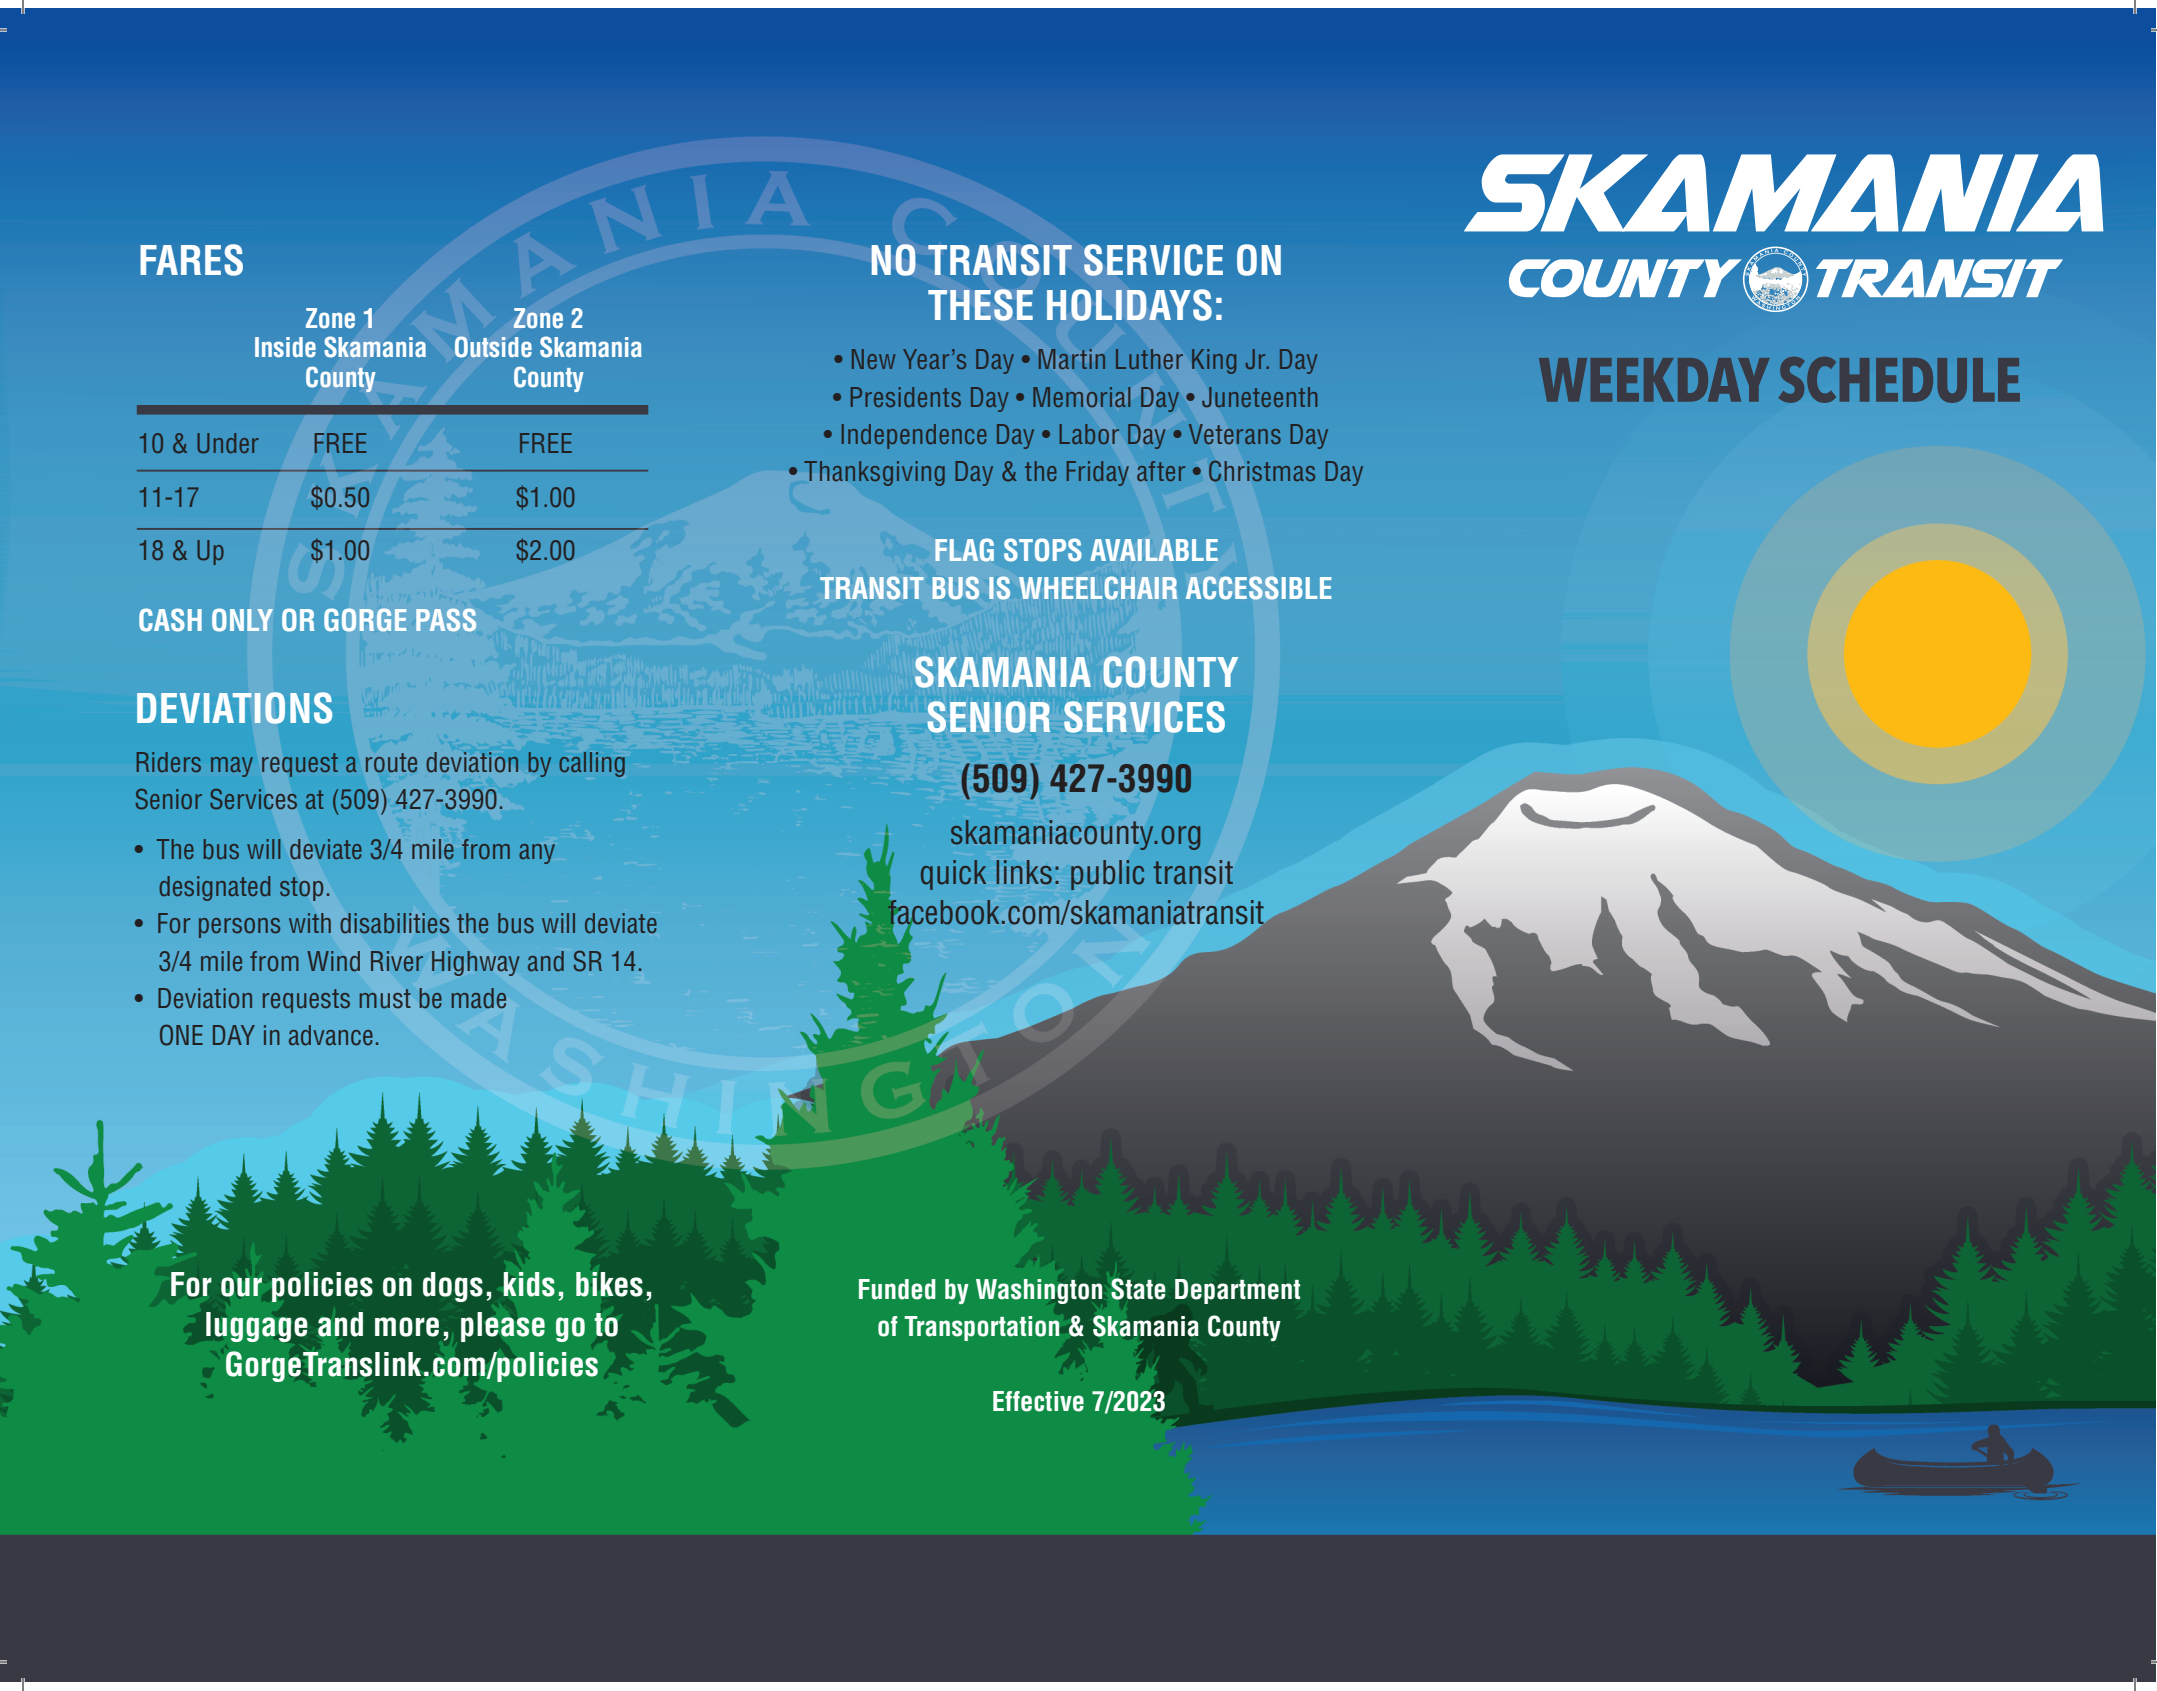

Riders may request a route deviation by calling Senior Services at (509) 427-3990.

- The bus will deviate 3/4 mile from any designated stop.
- For persons with disabilities the bus will deviate 3/4 mile from Wind River Highway and SR 14.
- Deviation requests must be made ONE DAY in advance.

For our policies on dogs, kids, bikes, luggage and more, please go to GorgeTranslink.com/policies

NO TRANSIT SERVICE ON THESE HOLIDAYS:

- New Year's Day • Martin Luther King Jr. Day
- Presidents Day • Memorial Day • Juneteenth
- Independence Day • Labor Day • Veterans Day
- Thanksgiving Day & the Friday after • Christmas Day

Effective 7/2023

Bus Route 1—Stevenson/Vancouver

Stevenson Central	Carson North	Carson Central	Stevenson Central	Hegewald Center	North Bonneville	Skamania Store	Salmon Falls Park & Ride	Washougal Park & Ride: Drop-off Only	Fisher's Landing Arrival	Fisher's Landing Departure	Washougal Park & Ride	Salmon Falls Park & Ride	Skamania Store	North Bonneville	Hegewald Center	Stevenson Central
5:30	5:41	5:46	5:57	5:59	6:09	6:19	6:29	6:44	6:56	7:11	7:23	7:39	7:48	7:58	8:08	8:10
-	-	-	8:23	8:25	8:35	8:45	8:55	9:10	9:22	10:00	10:12	10:28	10:38	10:48	10:58	11:00
-	-	-	11:05	11:07	11:17	11:27	11:37	11:52	12:04	12:20	12:32	12:48	12:58	1:07	1:17	1:19

Bus Route 3—Stevenson/Vancouver/Cascade Locks/Carson/Bingen PM Times

Stevenson Central	Fisher's Landing Arrival	Fisher's Landing Departure	North Bonneville	Cascade Locks	Stevenson Central	Carson North	Carson Central	Home Valley Store	White Salmon/HR Bridge P&R: Arrive	White Salmon/HR Bridge P&R: Depart	Home Valley Store	Carson North	Carson Central	Stevenson Central
12:30	1:20	1:30	2:07	2:20	2:33	2:44	2:49	2:57	3:17	3:32	3:52	4:00	4:04	4:11