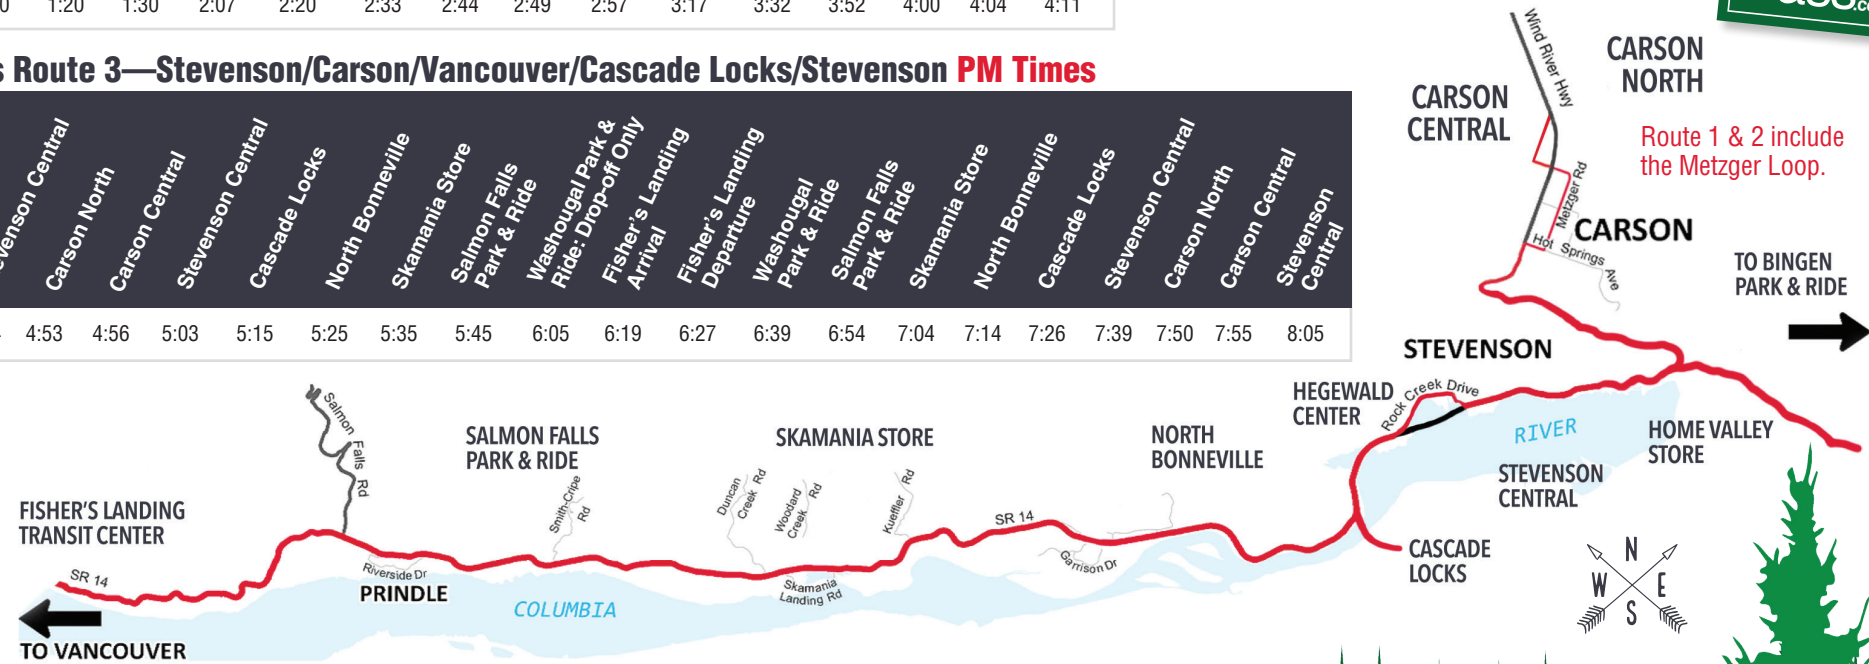

Bus Route 3—Stevenson/Vancouver/Cascade Locks/Carson/Bingen PM Times

Stevenson Central	Fisher's Landing Arrival	Fisher's Landing Departure	North Bonneville	Cascade Locks	Stevenson Central	Carson North	Carson Central	Home Valley Store	White Salmon/HR Bridge P&R: Arrive	White Salmon/HR Bridge P&R: Depart	Home Valley Store	Carson North	Carson Central	Stevenson Central
12:30	1:20	1:30	2:07	2:20	2:33	2:44	2:49	2:57	3:17	3:32	3:52	4:00	4:04	4:11

Bus Route 3—Stevenson/Carson/Vancouver/Cascade Locks/Stevenson PM Times

Stevenson Central	Carson North	Carson Central	Stevenson Central	Cascade Locks	North Bonneville	Skamania Store	Salmon Falls Park & Ride	Washougal Park & Ride: Drop-off Only	Fisher's Landing Arrival	Fisher's Landing Departure	Washougal Park & Ride	Salmon Falls Park & Ride	Skamania Store	North Bonneville	Cascade Locks	Stevenson Central	Carson North	Carson Central	Stevenson Central
4:44	4:53	4:56	5:03	5:15	5:25	5:35	5:45	6:05	6:19	6:27	6:39	6:54	7:04	7:14	7:26	7:39	7:50	7:55	8:05

OPEN TO THE GENERAL PUBLIC

Unaccompanied passengers under the age of 12 require an adult to call for pre-authorization before riding.

Allows linkage with C-TRAN & TriMet to access the Portland-Vancouver Metro Area.

(509) 427-3990